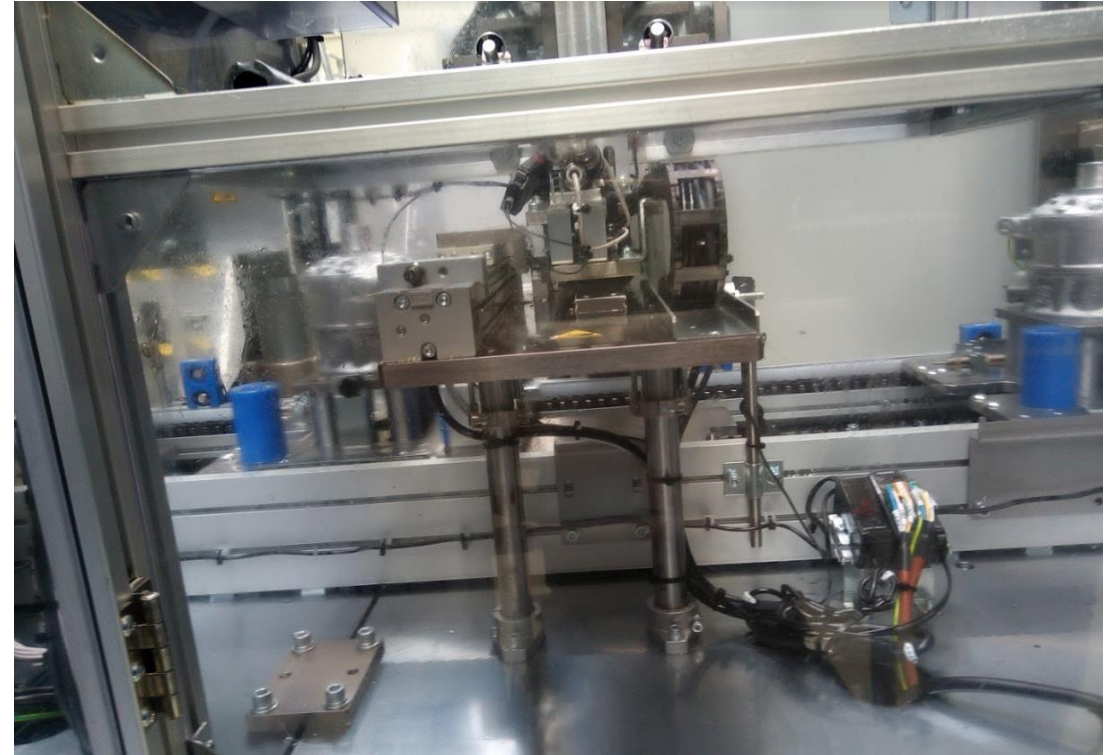

Labeling lines

5-5-35/208 ,Durgashakthi Peetam, Prashanti Nagar, Kukatpally, Hyderabad, Telangana, India, 500072.

www.4-mech.com