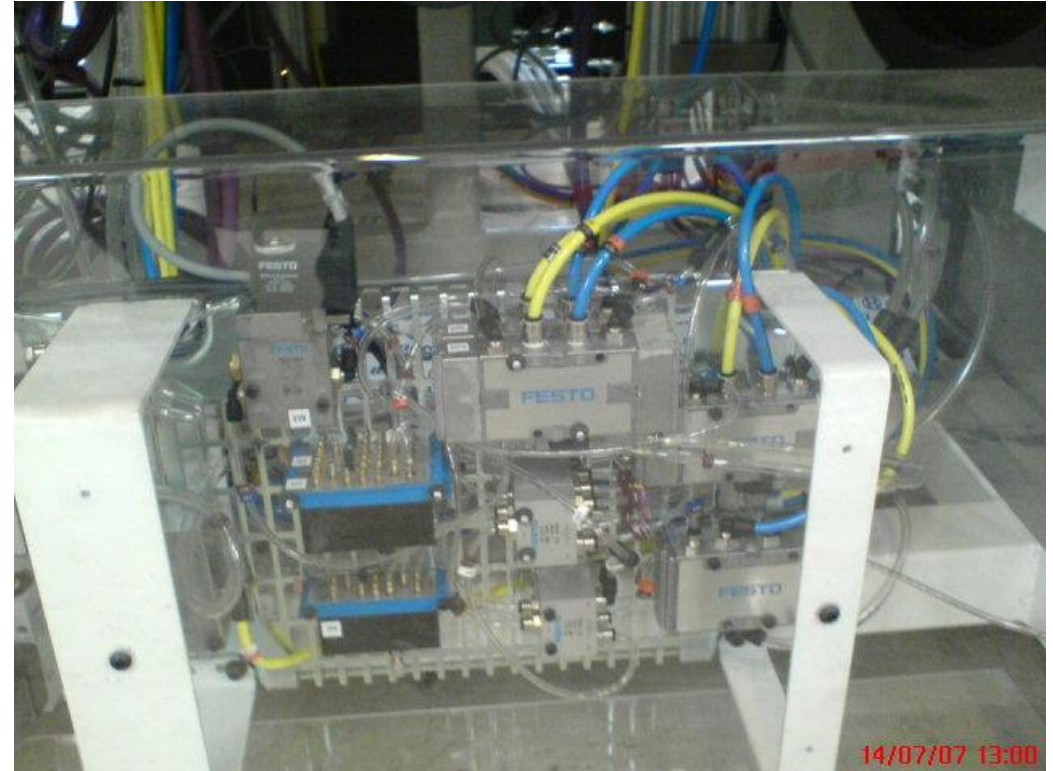

## Automatic Assembly Machines

**4MECH**  
AUTOMOTIVE

Food industry

Mixing Heads

Packaging Lines

5-5-35/208 ,Durgashakthi Peetam, Prashanti Nagar, Kukatpally, Hyderabad, Telangana, India, 500072.

[www.4-mech.com](http://www.4-mech.com)