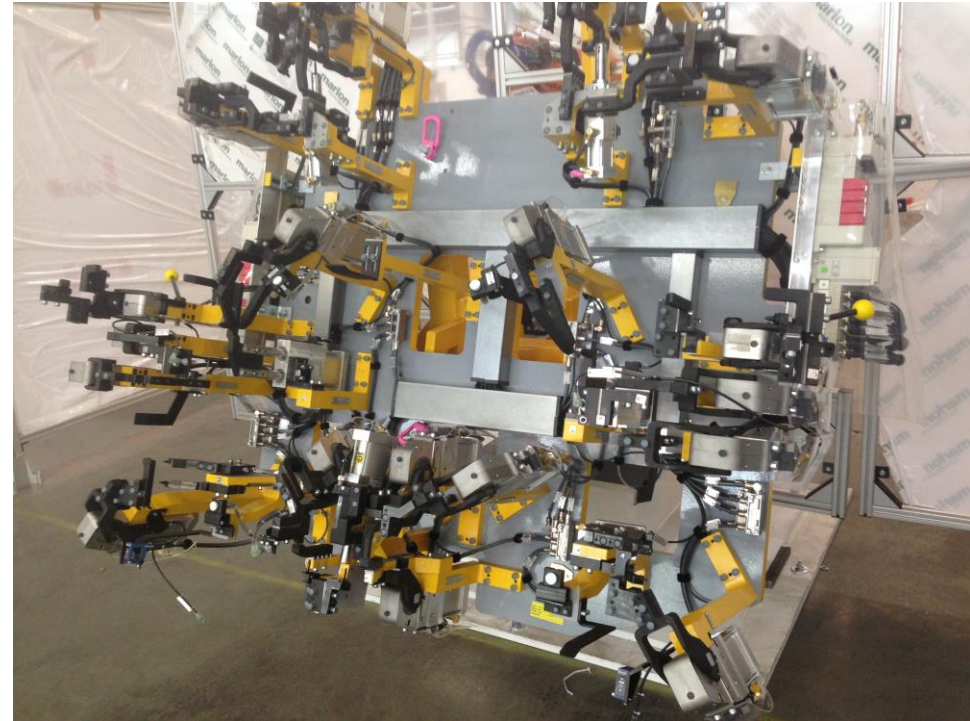

Body Fixtures

5-5-35/208 ,Durgashakthi Peetam, Prashanti Nagar, Kukatpally, Hyderabad, Telangana, India, 500072.

www.4-mech.com