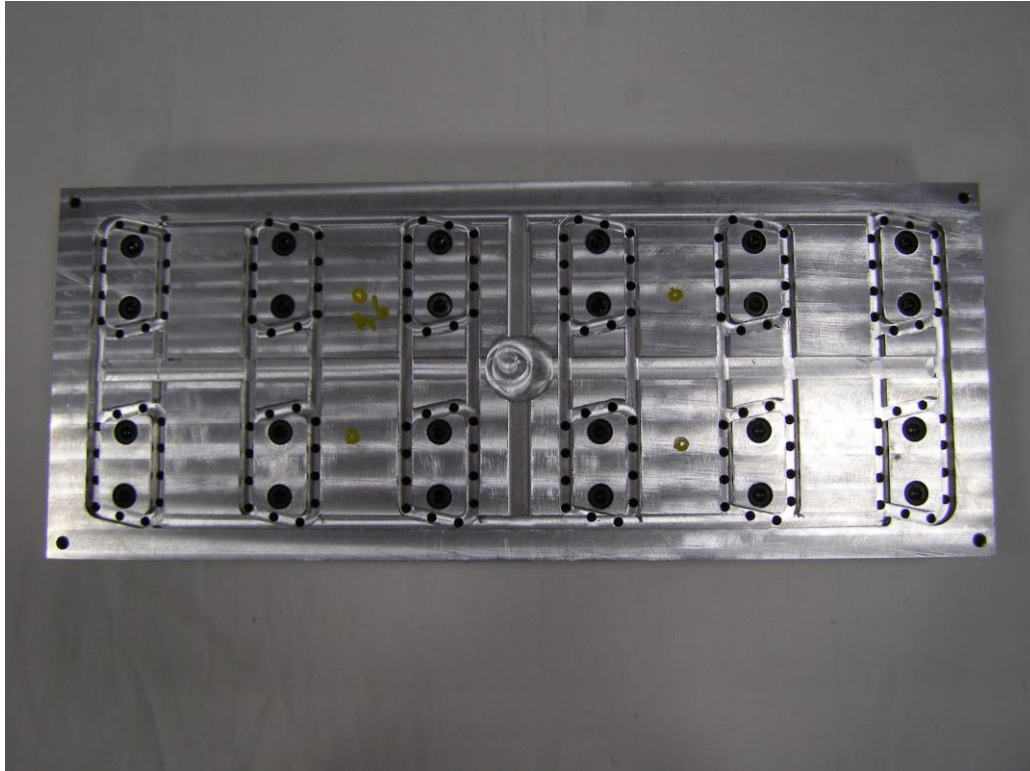

## Automatic Assembly Machines

**4MECH**  
AUTOMOTIVE

Food industry

Mixing Heads

Packaging Lines

5-5-35/208 ,Durgashakthi Peetam, Prashanti Nagar, Kukatpally, Hyderabad, Telangana, India, 500072.

[www.4-mech.com](http://www.4-mech.com)