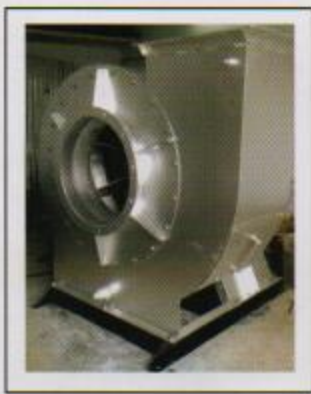

CENTRIFIGAL BLOWERS